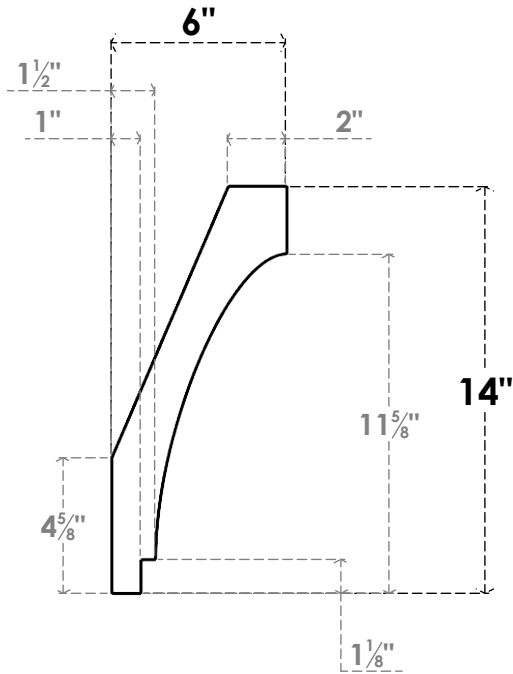

ITEM NUMBER: BRCPC040X06000X14000IMP

4"W X 6"D X 14"H IMPERIAL ARCHITECTURAL GRADE PVC CLOSED KNEE BRACE

SIDE PROFILE

FRONT PROFILE

ISOMETRIC

EKENA MILLWORK
2300 WEST MAIN ST.
CLARKSVILLE, TX 75426
TOLL FREE: 866-607-0453
WWW.EKENAMILLWORK.COM

NOTES

1. INSTALLATION TO BE COMPLETED IN ACCORDANCE WITH MANUFACTURER'S SPECIFICATIONS.
2. DRAWING MAY NOT BE TO SCALE
3. THIS DRAWING IS INTENDED FOR DESIGN AND PLANNING PURPOSES ONLY.
4. ALL INFORMATION CONTAINED HEREIN WAS CURRENT AT THE TIME OF DEVELOPMENT BUT MUST BE REVIEWED AND APPROVED BY THE PRODUCT MANUFACTURER TO BE CONSIDERED ACCURATE.
5. ARCHITECTURAL GRADE PVC PRODUCTS ARE MADE FROM EXPANDED CELLULAR PVC AND COME NATURALLY WHITE BUT MAY BE PAINTED