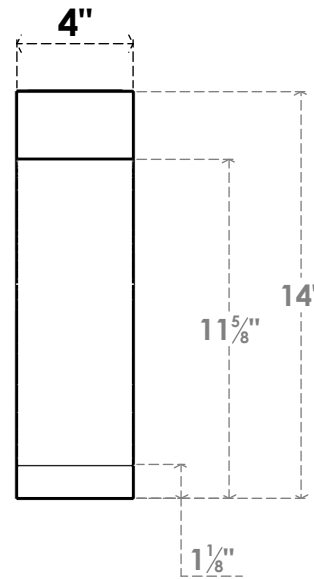

ITEM NUMBER: BRCPC040X06000X14000IMP

4"W X 6"D X 14"H IMPERIAL ARCHITECTURAL GRADE PVC CLOSED KNEE BRACE

SIDE PROFILE

FRONT PROFILE

ISOMETRIC

EKENA MILLWORK
2300 WEST MAIN ST.
CLARKSVILLE, TX 75426
TOLL FREE: 866-607-0453
WWW.EKENAMILLWORK.COM

NOTES

1. INSTALLATION TO BE COMPLETED IN ACCORDANCE WITH MANUFACTURER'S SPECIFICATIONS.
2. DRAWING MAY NOT BE TO SCALE
3. THIS DRAWING IS INTENDED FOR DESIGN AND PLANNING PURPOSES ONLY.
4. ALL INFORMATION CONTAINED HEREIN WAS CURRENT AT THE TIME OF DEVELOPMENT BUT MUST BE REVIEWED AND APPROVED BY THE PRODUCT MANUFACTURER TO BE CONSIDERED ACCURATE.
5. ARCHITECTURAL GRADE PVC PRODUCTS ARE MADE FROM EXPANDED CELLULAR PVC AND COME NATURALLY WHITE BUT MAY BE PAINTED